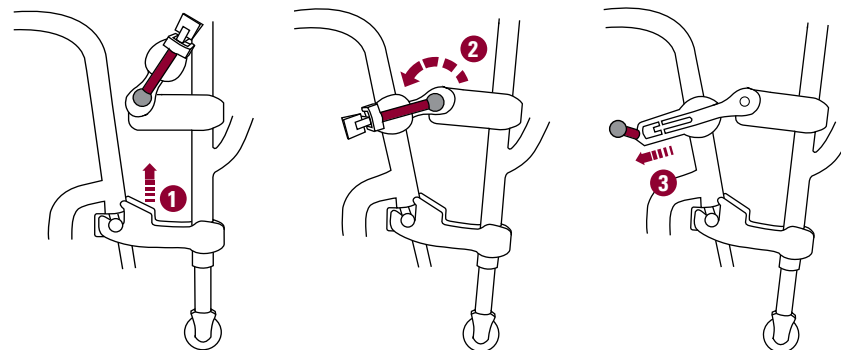

ROLL AWAY WITH THE RIGHT ATTITUDE

Speed - Simplicity - Unrivalled Rigidity.

With Quickie compromise is not an option - so we say no to heavy mounting hardware that reduces your everyday performance. Un-dock in seconds and roll away with only two lightweight pins attached to your wheelchair, so whether you're riding with an Attitude handbike or your everyday Quickie wheelchair you're experiencing the very best lightweight performance.

After de-docking only two small pins (170g) remain on your wheelchair.

CONNECT WITH THE RIGHT ATTITUDE

The docking mechanism on the Attitude bike is so simple, it just locks securely to the front of your wheelchair – without any need for parts or cluttered wiring around your knees. So there's nothing coming between you and the comfort that you've come to expect from your wheelchair.

- 1 Lock in the docking pins.
- 2 Swing the upper docking connector downwards.
- 3 Lock the connection by pulling the red lever.

Check out the Quickie Attitude docking video at:

www.sunrisemedical.co.uk/attitudevideo